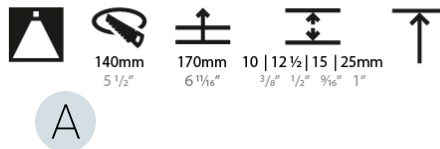

ELECTRICAL

Lamp Type: LED (Zhaga Standard)
Input Wattage (W): 13.2 / 16.5
Total Output Wattage (W): 12.1 / 14.7
Dimming: Tri-Mode (Non-Dimming and Phase Dimming (120Vac only) and 0-10V Dimming)
Driver Included: No
Driver Location: Recessed Housing
Driver Type: Constant Current - Universal
Driver Class: Class 2
Housing: See components
Input Voltage (V): 120 - 277
Constant Current (MA): 350

LED

Number of LEDs: 1
Color Temperature (°K): 2700 / 3000 / 3500 / 4000
Max. Delivered Lumen (lm): 814 / 877 / 911 / 930
Nominal Lumen (lm): 1246 / 1342 / 1396 / 1424
CRI: >90 CRI
Efficiency (%): 90.5
Lamp Life (hrs): 50000
Upon Request: RGB-W Tunable White Special Color Temperature Special LED

OPTICAL

Reflector°: 10
Optic°: Lens Pack - No Lens / Linear Spread Lens / Honeycomb / Spread Lens
Upon Request: Special Beam Angles

RATINGS AND CERTIFICATIONS

382, F 416-247-9319, www.zaneen.com

Created by Interlight for North American Standards at the end of the existing Model #. For assistance on 'custom' specifications, contact zteam@zaneen.com. In a constant effort to supply the best product, we reserve the right to change specifications or materials without notice. The most recent specification sheets are found at zaneen.com

IP rating: IP20