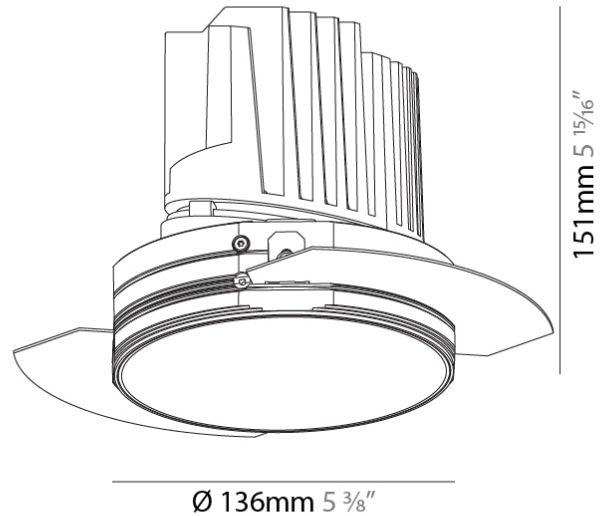

ELECTRICAL

Lamp Type: LED (Zhaga Standard)
Input Wattage (W): 13.2 / 16.5
Total Output Wattage (W): 12.1 / 14.7
Dimming: Tri-Mode (Non-Dimming and Phase Dimming (120Vac only) and 0-10V Dimming)
Driver Included: No
Driver Location: Recessed Housing
Driver Type: Constant Current - Universal
Driver Class: Class 2
Housing: See components
Input Voltage (V): 120 - 277
Constant Current (MA): 350

LED

Number of LEDs: 1
Color Temperature (°K): 2700 / 3000 / 3500 / 4000
Max. Delivered Lumen (lm): 814 / 877 / 911 / 930
Nominal Lumen (lm): 1246 / 1342 / 1396 / 1424
CRI: >90 CRI
Efficiency (%): 90.5
Lamp Life (hrs): 50000
Upon Request: RGB-W Tunable White Special Color Temperature Special LED

OPTICAL

Reflector°: 10
Optic°: Lens Pack - No Lens / Linear Spread Lens / Honeycomb / Spread Lens
Upon Request: Special Beam Angles

RATINGS AND CERTIFICATIONS

382, F 416-247-9319, www.zaneen.com

Created by Interlight for North American Standards at the end of the existing Model #. For assistance on 'custom' specifications, contact zteam@zaneen.com. In a constant effort to supply the best product, we reserve the right to change specifications or materials without notice. The most recent specification sheets are found at zaneen.com

IP rating: IP20