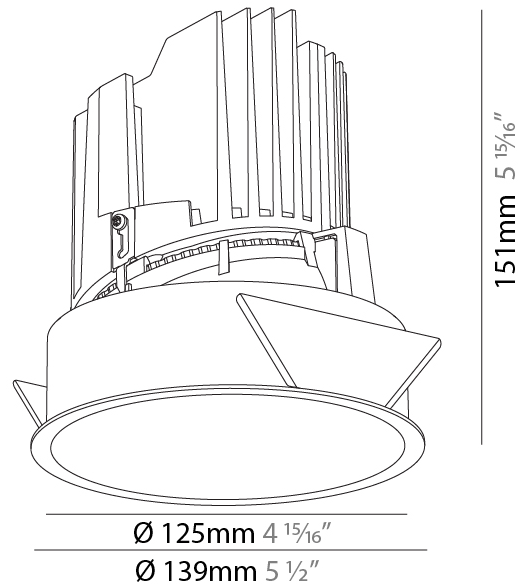

PHYSICAL

Shape: Round
Diameter (mm): 139
Diameter (in): 5 1/2
Height (mm): 151
Height (in): 5 15/16
Ceiling Thickness (mm): 10 / 12.5 / 15
Ceiling Thickness (in): 3/8 or 1/2 or 9/16
Min. Recessing Depth (mm): 170
Min. Recessing Depth (in): 6 11/16
Light Distribution: Downlight
Weight (kg): 0.926
Weight (lbs): 2.04
Fixture Finish: SSR / BKV / CWI / CRY / HAB / LAG / UFT / ITA / RUA / RUR / MIC / FTG / MYG / TWT / LOD / PUS / FRO / FUP / KIA / POP / BLS / SPG / MEY / GOH / GUM / CHC / COM / ABZ / JAG / OBR / MOS / ROR
Fixture Material: Aluminum Die Cast
Cut-out Measurements: 130mm / 5 1/8"

ELECTRICAL

Lamp Type: LED (Zhaga Standard)
Input Wattage (W): 28.6
Total Output Wattage (W): 26.4
Dimming: Tri-Mode (Non-Dimming and Phase Dimming (120Vac only) and 0-10V Dimming)
Driver Included: No
Driver Location: Recessed Housing
Driver Type: Constant Current - Universal
Driver Class: Class 2
Housing: See components
Input Voltage (V): 120 - 277
Constant Current (MA): 700

LED

Number of LEDs: 1
Color Temperature (°K): 2700 / 3000 / 3500 / 4000
Max. Delivered Lumen (lm): 2030 / 2080 / 2186 / 2230
Nominal Lumen (lm): 3210 / 3290 / 3459 / 3530
CRI: >90 CRI
Efficiency (%): 0.631
Lamp Life (hrs): 50000

OPTICAL

Reflector: 20 / 25 / 40

RATINGS AND CERTIFICATIONS

Certified By: Certified for North American Standards
IP rating: IP20