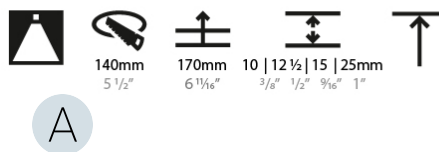

ELECTRICAL

Lamp Type: LED (Zhaga Standard)
Input Wattage (W): 28
Total Output Wattage (W): 26.4
Dimming: Tri-Mode (Non-Dimming and Phase Dimming (120Vac only) and 0-10V Dimming)
Driver Included: No
Driver Location: Recessed Housing
Driver Type: Constant Current - Universal
Driver Class: Class 2
Housing: See components
Input Voltage (V): 120 - 277
Constant Current (MA): 700

LED

Number of LEDs: 1
Color Temperature (°K): 2700 / 3000 / 3500 / 4000
Max. Delivered Lumen (lm): 2156 / 2244 / 2377 / 2425
Nominal Lumen (lm): 2909 / 3028 / 3208 / 2373
CRI: >90 CRI
Lamp Life (hrs): 50000
Upon Request: RGB-W Tunable White Special Color Temperature Special LED

OPTICAL

Reflector°: 18 / 34
Optic°: Lens Pack - No Lens / Linear Spread Lens / Honeycomb / Spread Lens
Adjustability: Fixed
Upon Request: Special Beam Angles

RATINGS AND CERTIFICATIONS

382, F 416-247-9319, www.zaneen.com
Certified by Intertek for North American standards at the end of the existing Model #. For assistance on 'custom' specifications, contact zteam@zaneen.com.
In a constant effort to supply the best product, we reserve the right to change specifications or materials without notice. The most recent specification sheets are found at zaneen.com
IP rating: IP20